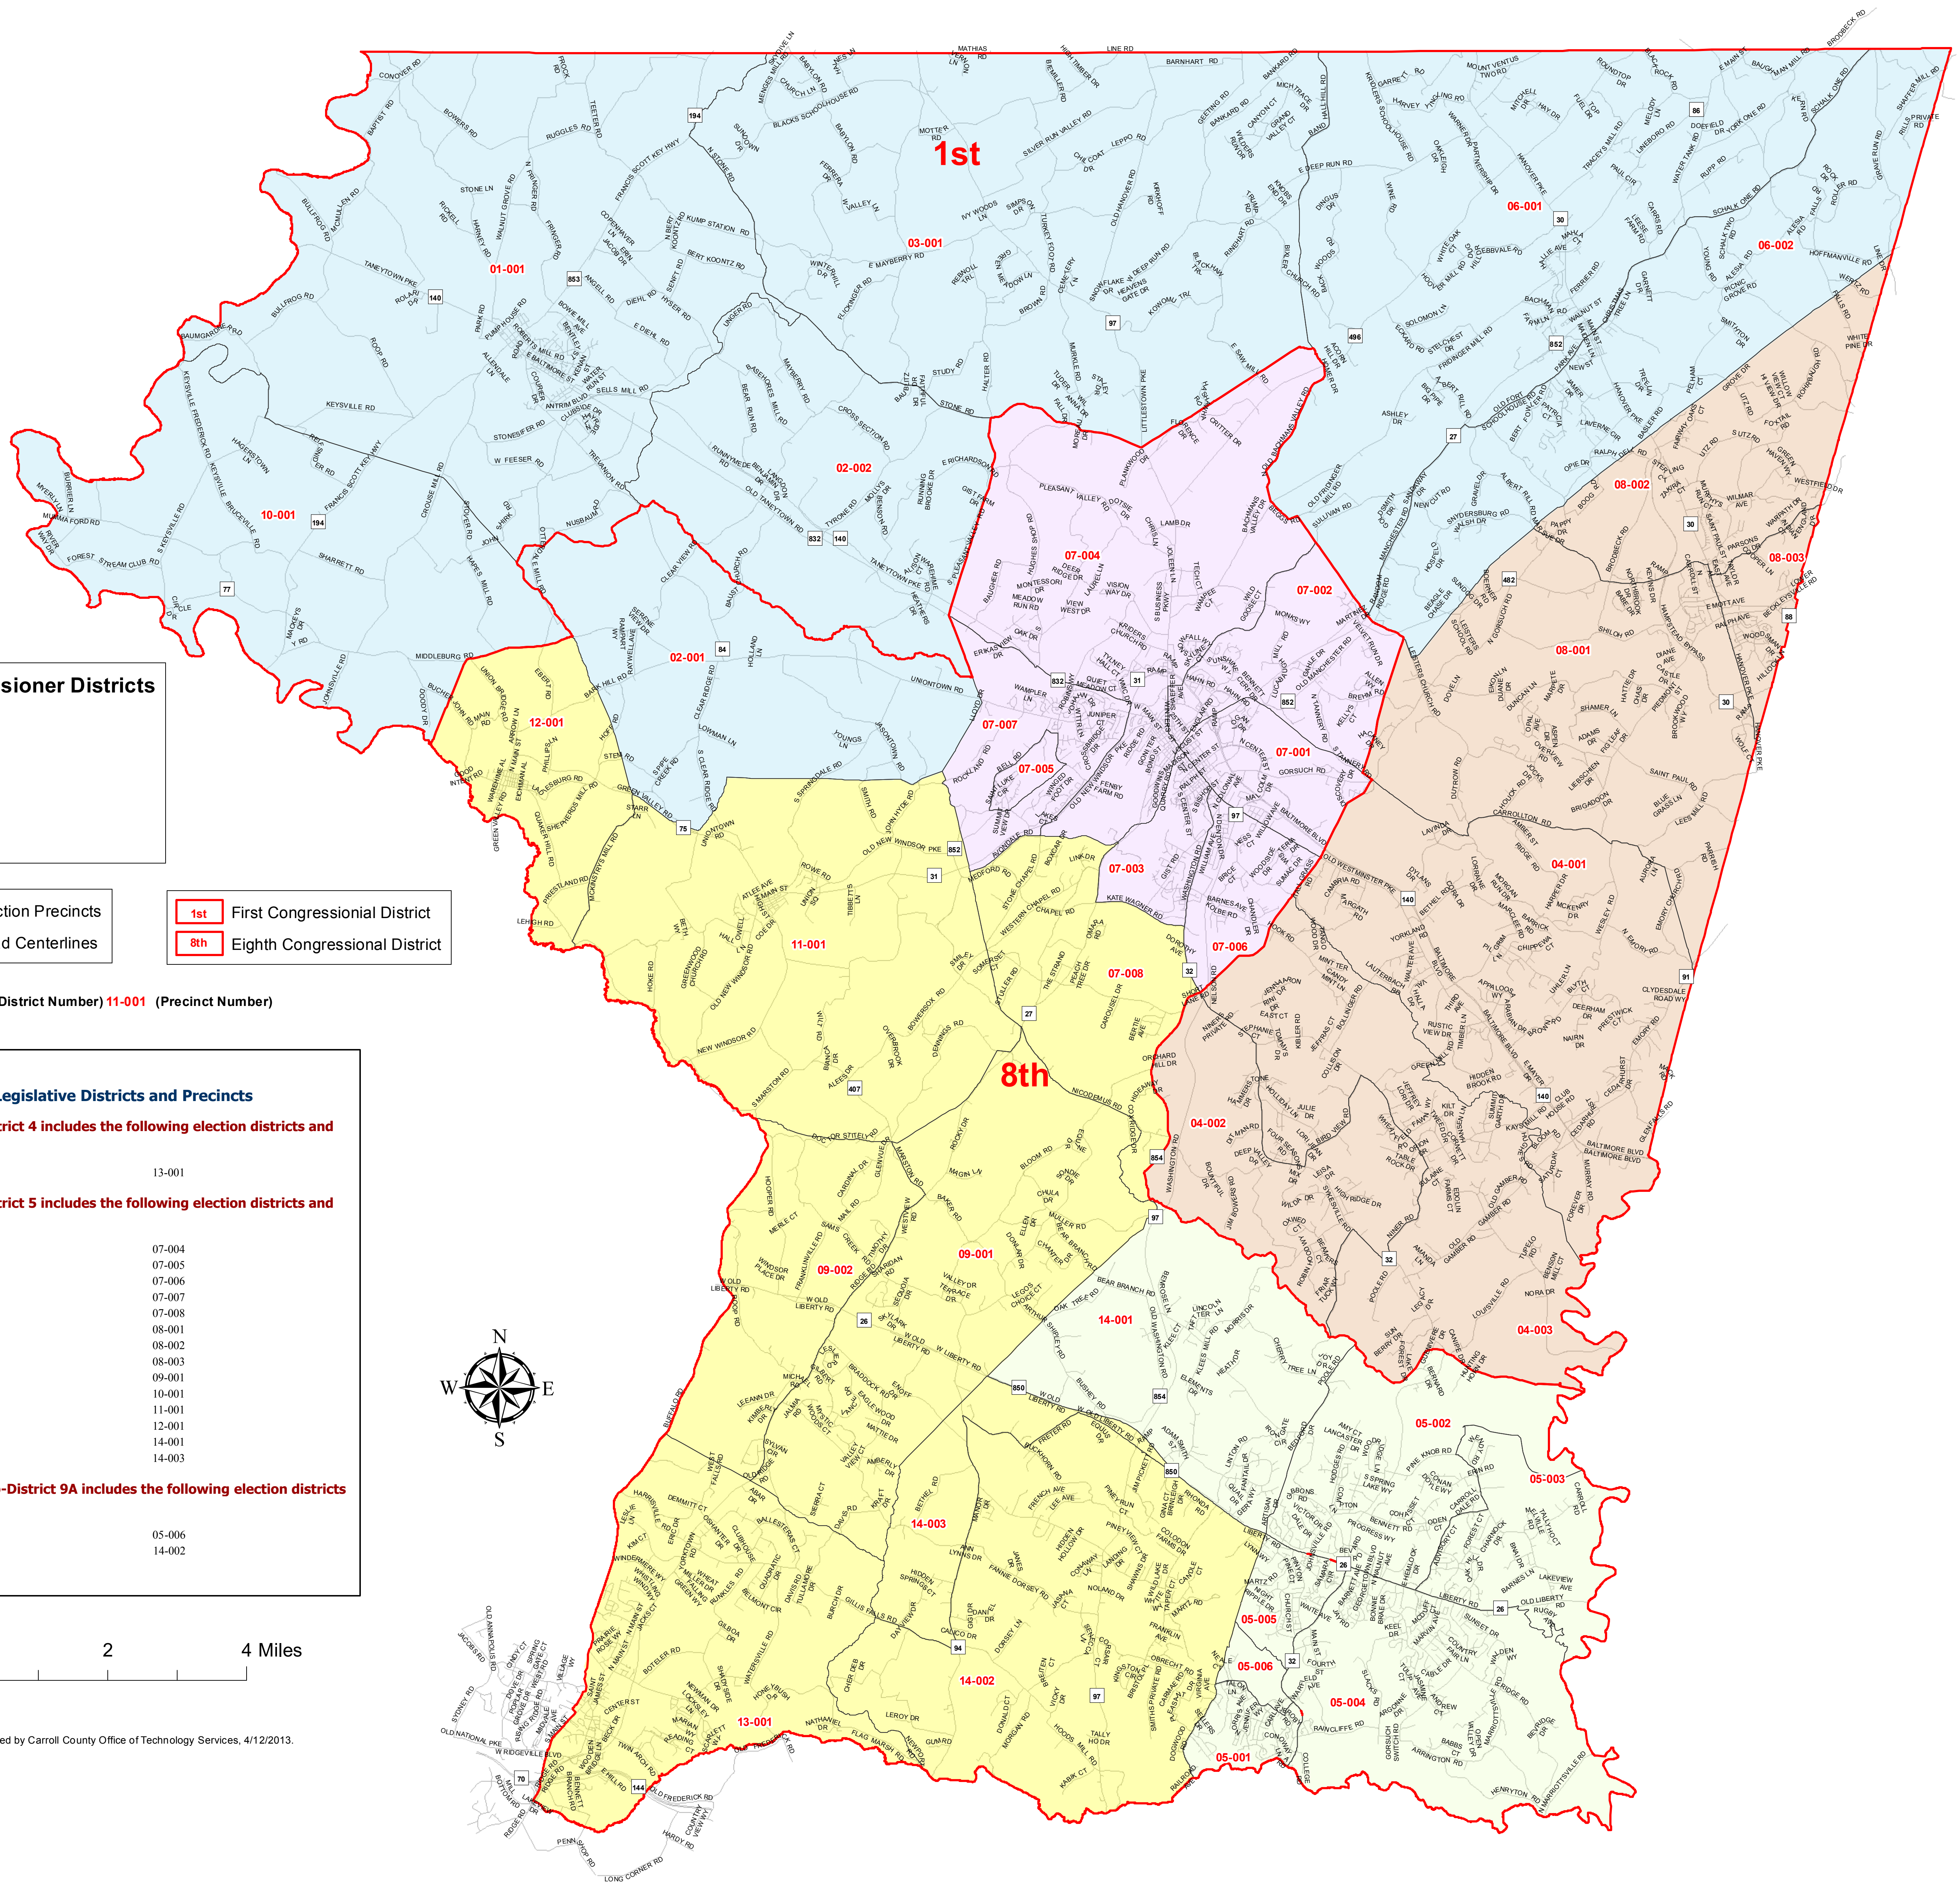

# Election Districts and Precincts with Congressional, Legislative and Commissioner Districts Carroll County, Maryland

**Commissioner Districts**

- 1 (Light Blue)
- 2 (Light Orange)
- 3 (Light Purple)
- 4 (Light Yellow)
- 5 (Light Green)

  Election Precincts  
 Road Centerlines

1st First Congressional District  
8th Eighth Congressional District

(Election District Number) 11-001 (Precinct Number)

**Legislative Districts and Precincts**

**Legislative District 4 includes the following election districts and precincts:**

09-002	13-001
--------	--------

**Legislative District 5 includes the following election districts and precincts:**

01-001	07-004
02-001	07-005
02-002	07-006
03-001	07-007
04-001	07-008
04-002	08-001
04-003	08-002
05-002	08-003
05-003	09-001
06-001	10-001
06-002	11-001
07-001	12-001
07-002	14-001
07-003	14-003

**Legislative Sub-District 9A includes the following election districts and precincts:**

05-001	05-006
05-004	14-002
05-005	

Prepared by Carroll County Office of Technology Services, 4/12/2013.